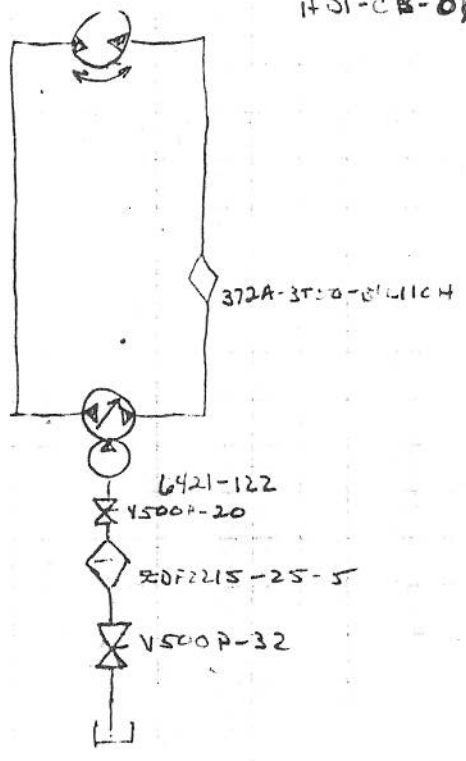

1998 65" Air Head

5431-068

1-D1-CB-072 Gear Box