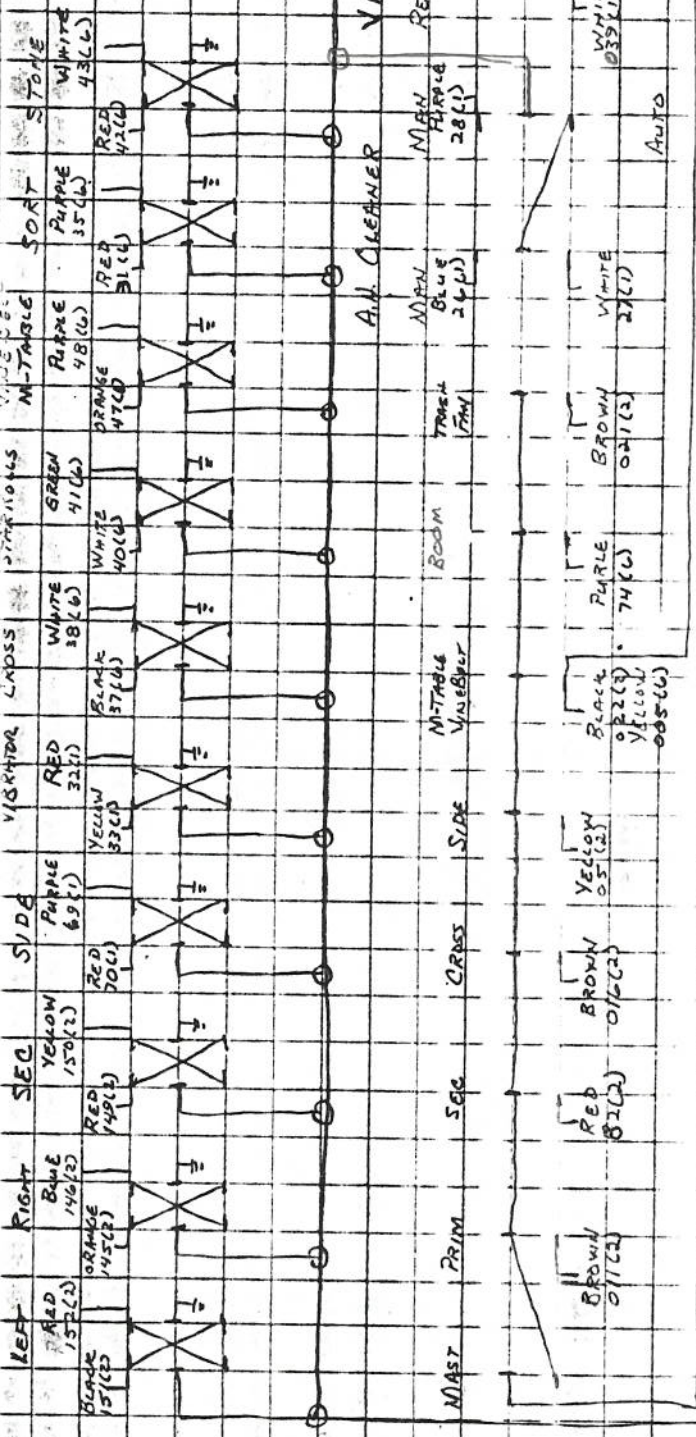

SPEED CONTROLS

DRUMS

1717