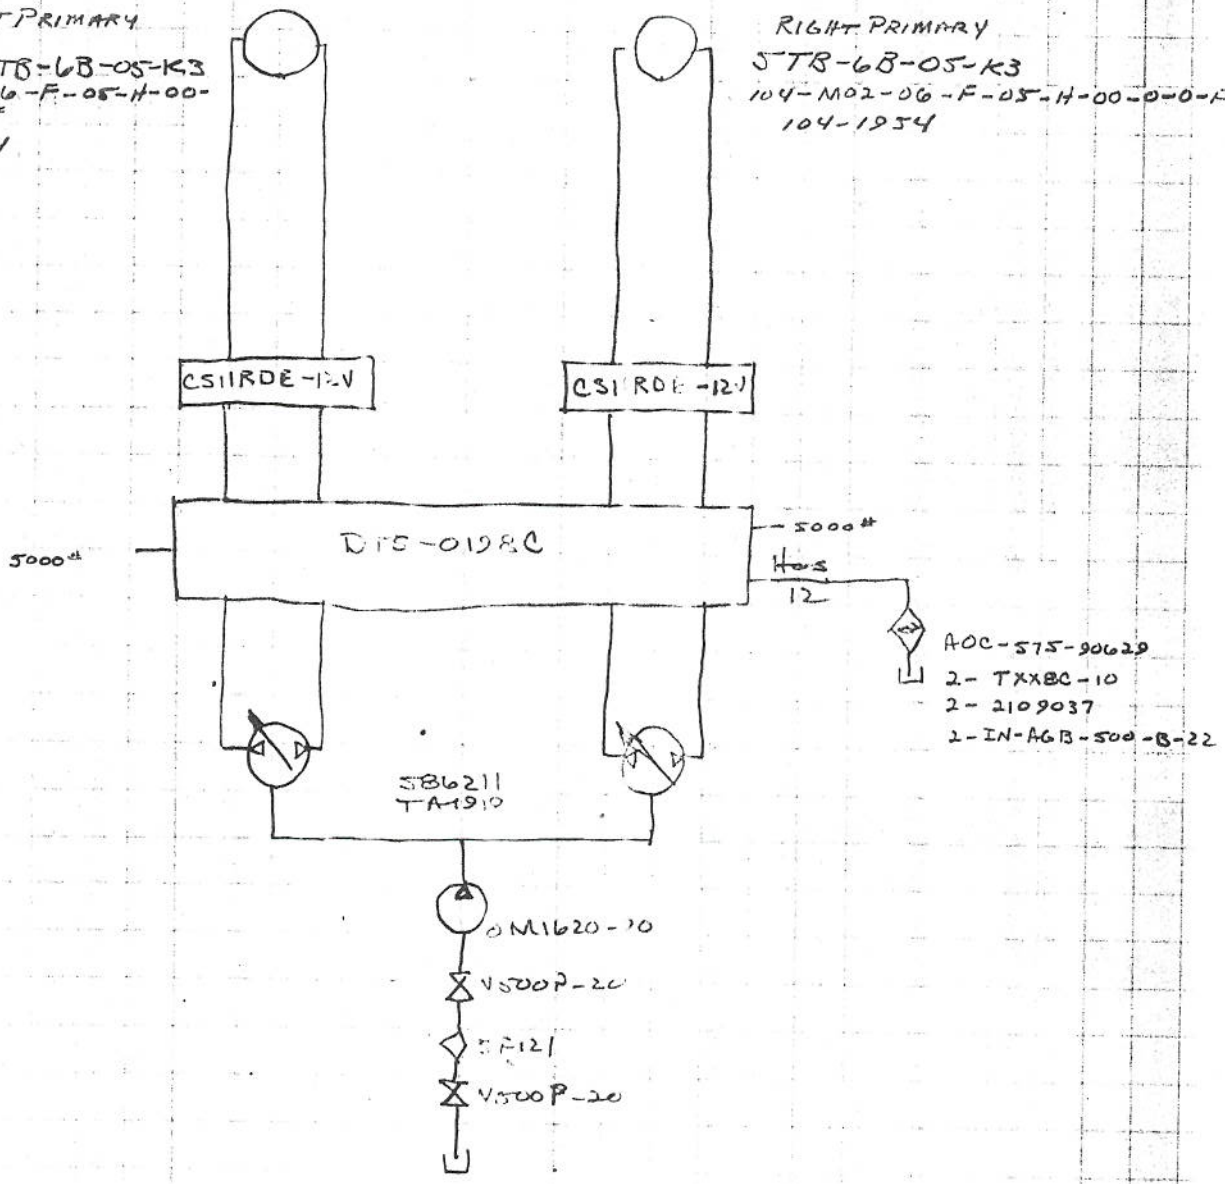

# 1998 SELF-PROPELLED HARVESTER GROUND DRIVE DTS-0150C

1998 65" Air Head

5431-068

1-D1-CB-072 Gear Box

# 1998 PRIMARY CIRCUIT

LEFT PRIMARY  
 STB-6B-05-K3  
 104-M02-06-F-05-H-00-  
 0-0-F  
 104-1954

RIGHT PRIMARY  
 STB-6B-05-K3  
 104-M02-06-F-05-H-00-0-0-F  
 104-1954

## HARVESTER

1998 SELF-PROPULSED HARVESTER A  
 SECONDARY/CROSS/SIDE CIRCUITS 65" A.H. / 10" A.H.

1717

1998 4 E 6 RSPH W/65" A.H / 40" A.T. A  
SORTING CIRCUIT H/ VINE BELT