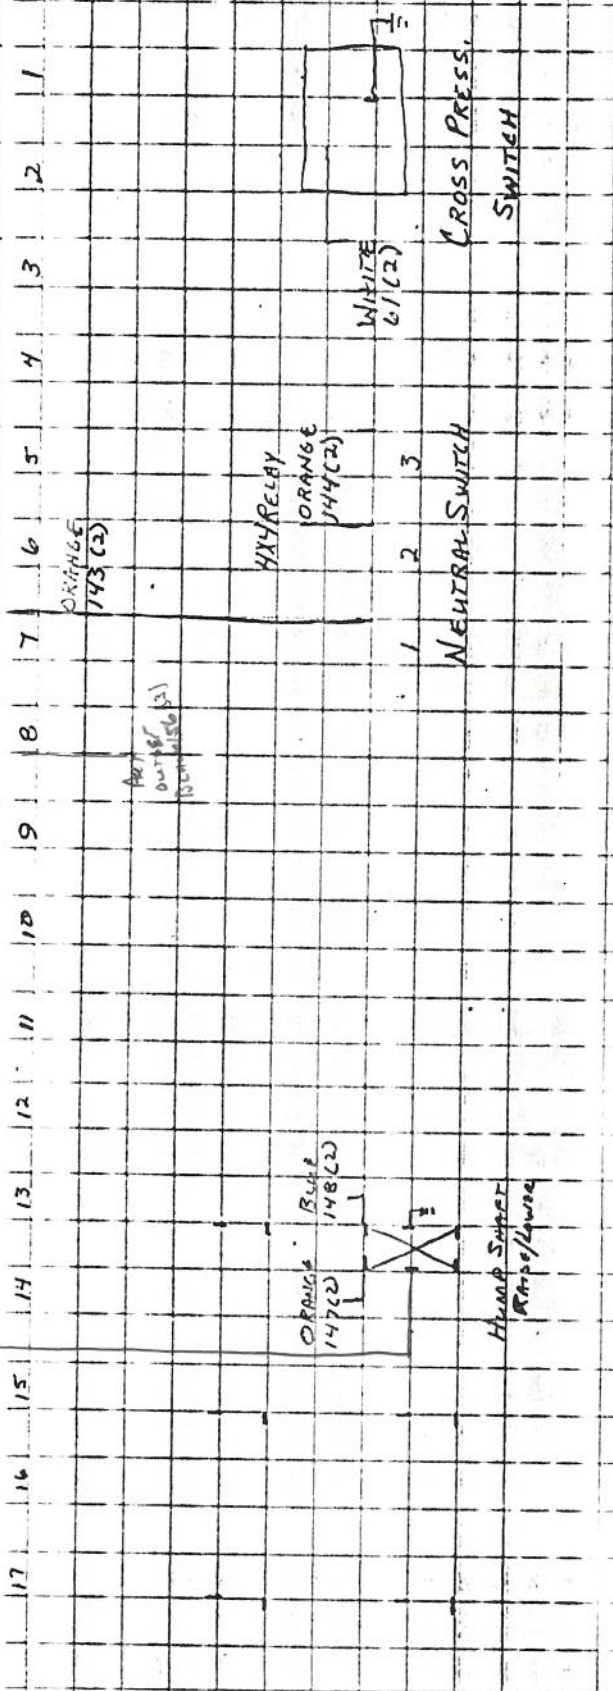

SPEED CONTROLS

DRUMS

1717