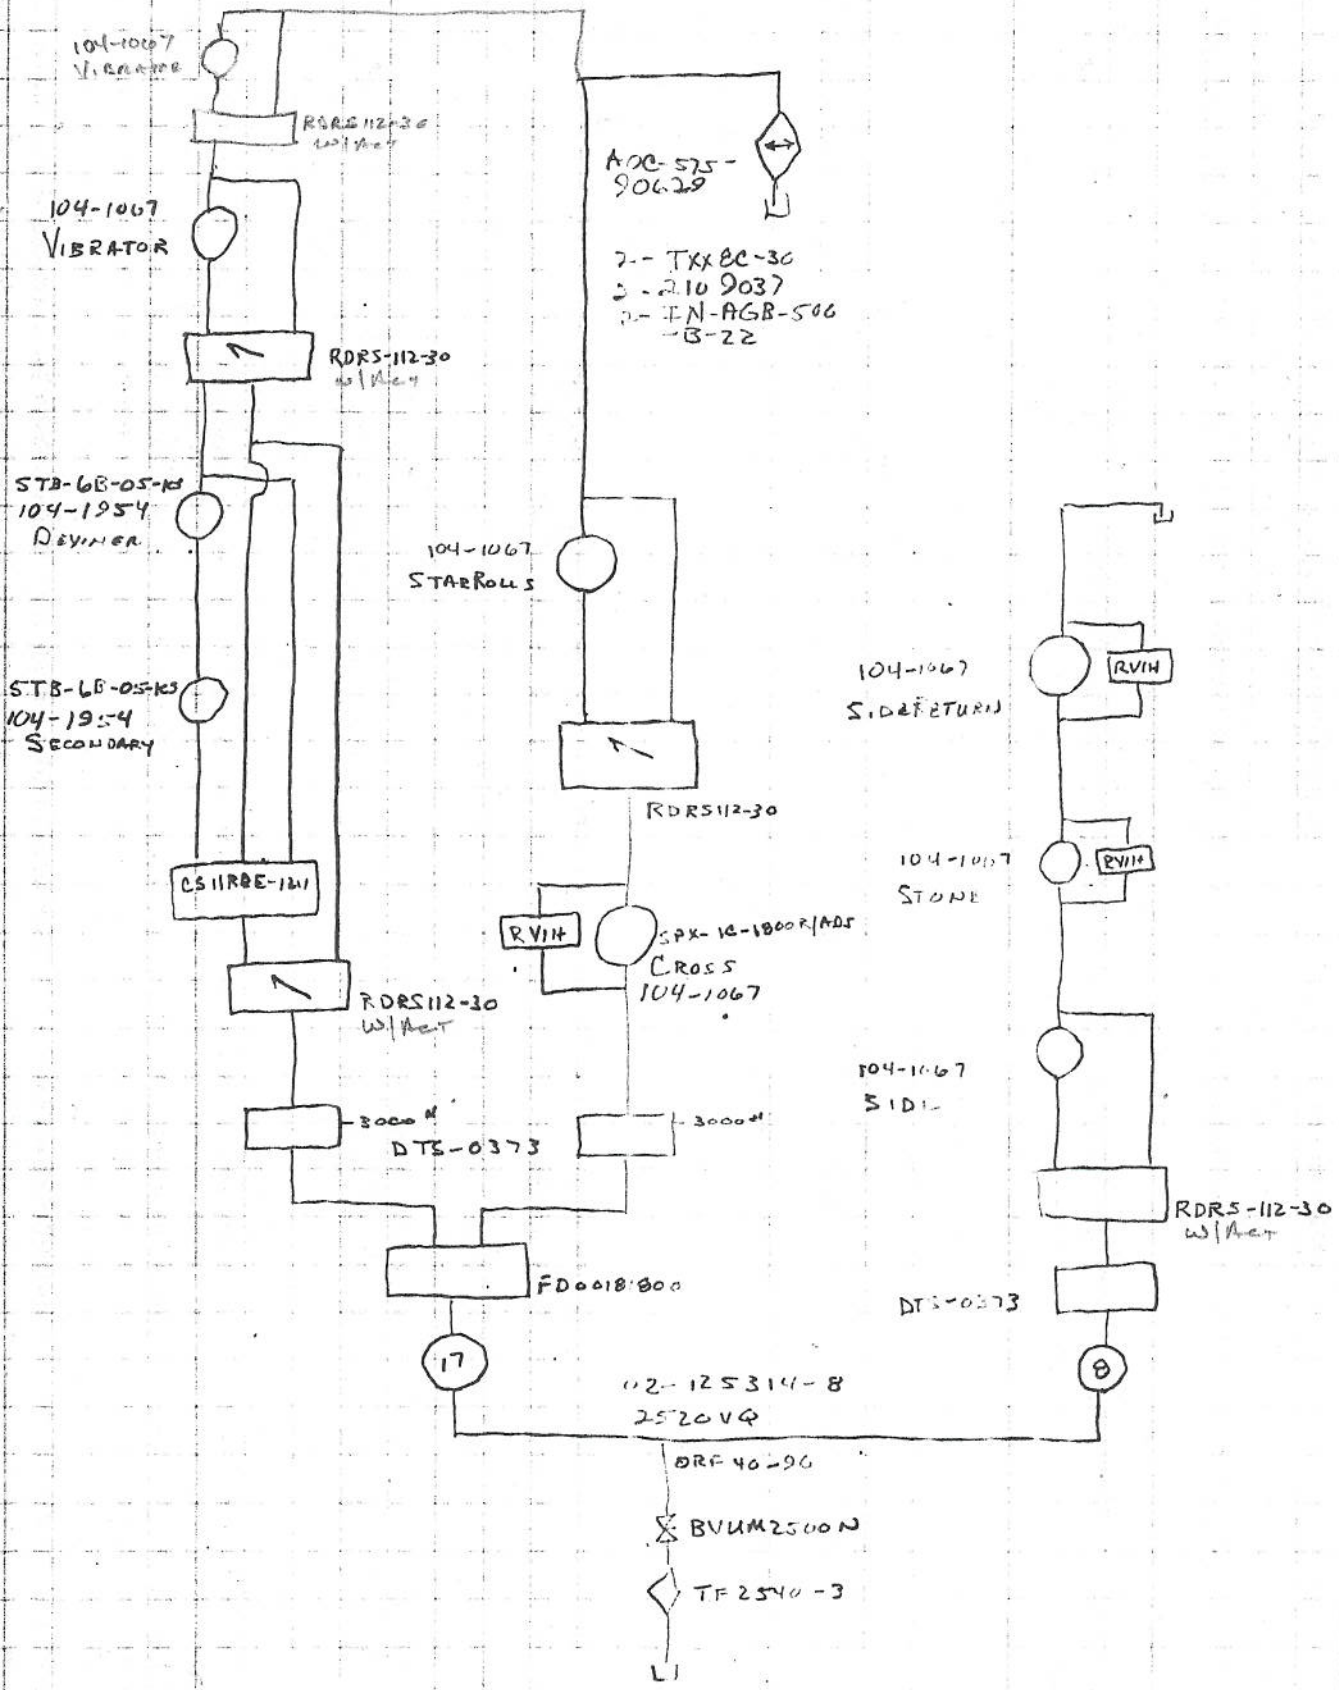

#1717

4RSPH w/65"AH

Top Seed Farms

2012

1998 OVERHEAD

2/18/98

REVISION #1

FILTER TEST 2X46V  
 H/CO DRIVE 2X46V  
 FUEL PUMP 2X46V  
 WAKE LIGHTS LEFT 2X46V  
 WAKE LIGHTS RIGHT 2X46V  
 FUSIBLE TAPING 2X46V

BTS-01506 MANIFOLD

01/18/98

H/CO DRIVE

FUEL PUMP

FUSIBLE TAPING

WAKE LIGHTS LEFT

WAKE LIGHTS RIGHT

FUSIBLE TAPING

# 1998 PRIMARY CIRCUIT

LEFT PRIMARY  
 STB-6B-05-K3  
 104-M02-06-F-05-H-00-  
 0-0-F  
 104-1954

RIGHT PRIMARY  
 STB-6B-05-K3  
 104-M02-06-F-05-H-00-0-0-F  
 104-1954

## HARVESTER

1998 SELF-PROPULSED HARVESTER A  
 SECONDARY/CROSS/SIDE CIRCUITS 65" A.H. / 10" A.H.

1717

1998 4 E 6 RSPH W/65" A.H / 40" A.T. A  
SORTING CIRCUIT H/ VINE BELT