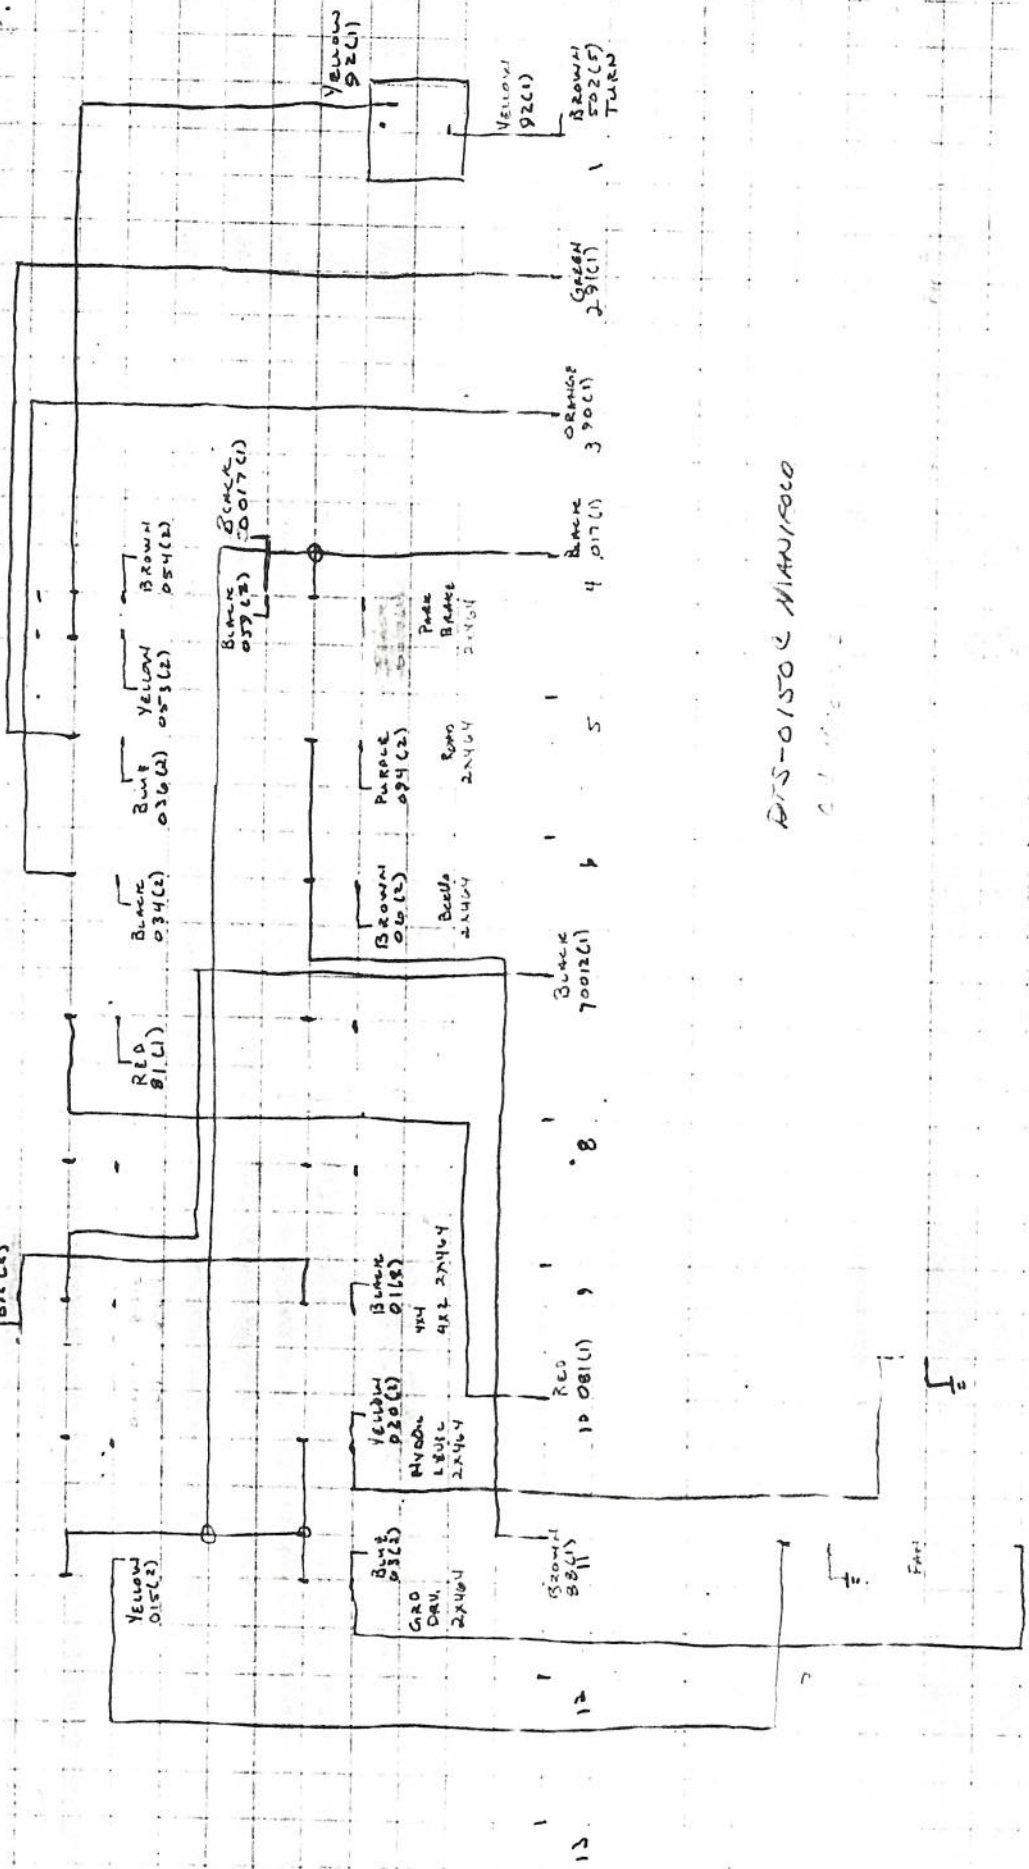

#1717

4RSPH w/65"AH

Top Seed Farms

2012

1998 OVERHEAD

2/18/98

REVISION #1

FILTER TEST 2X46V  
 H/CO DRIVE 2X46V  
 FUEL PUMP 2X46V  
 WAKE LIGHTS LEFT 2X46V  
 WAKE LIGHTS RIGHT 2X46V  
 FUSIBLE TAPING 2X46V

BTS-01506 MANIFOLD

01/18/98

H/CO DRIVE

FUEL PUMP

FUSIBLE TAPING

WAKE LIGHTS LEFT

WAKE LIGHTS RIGHT

FUSIBLE TAPING