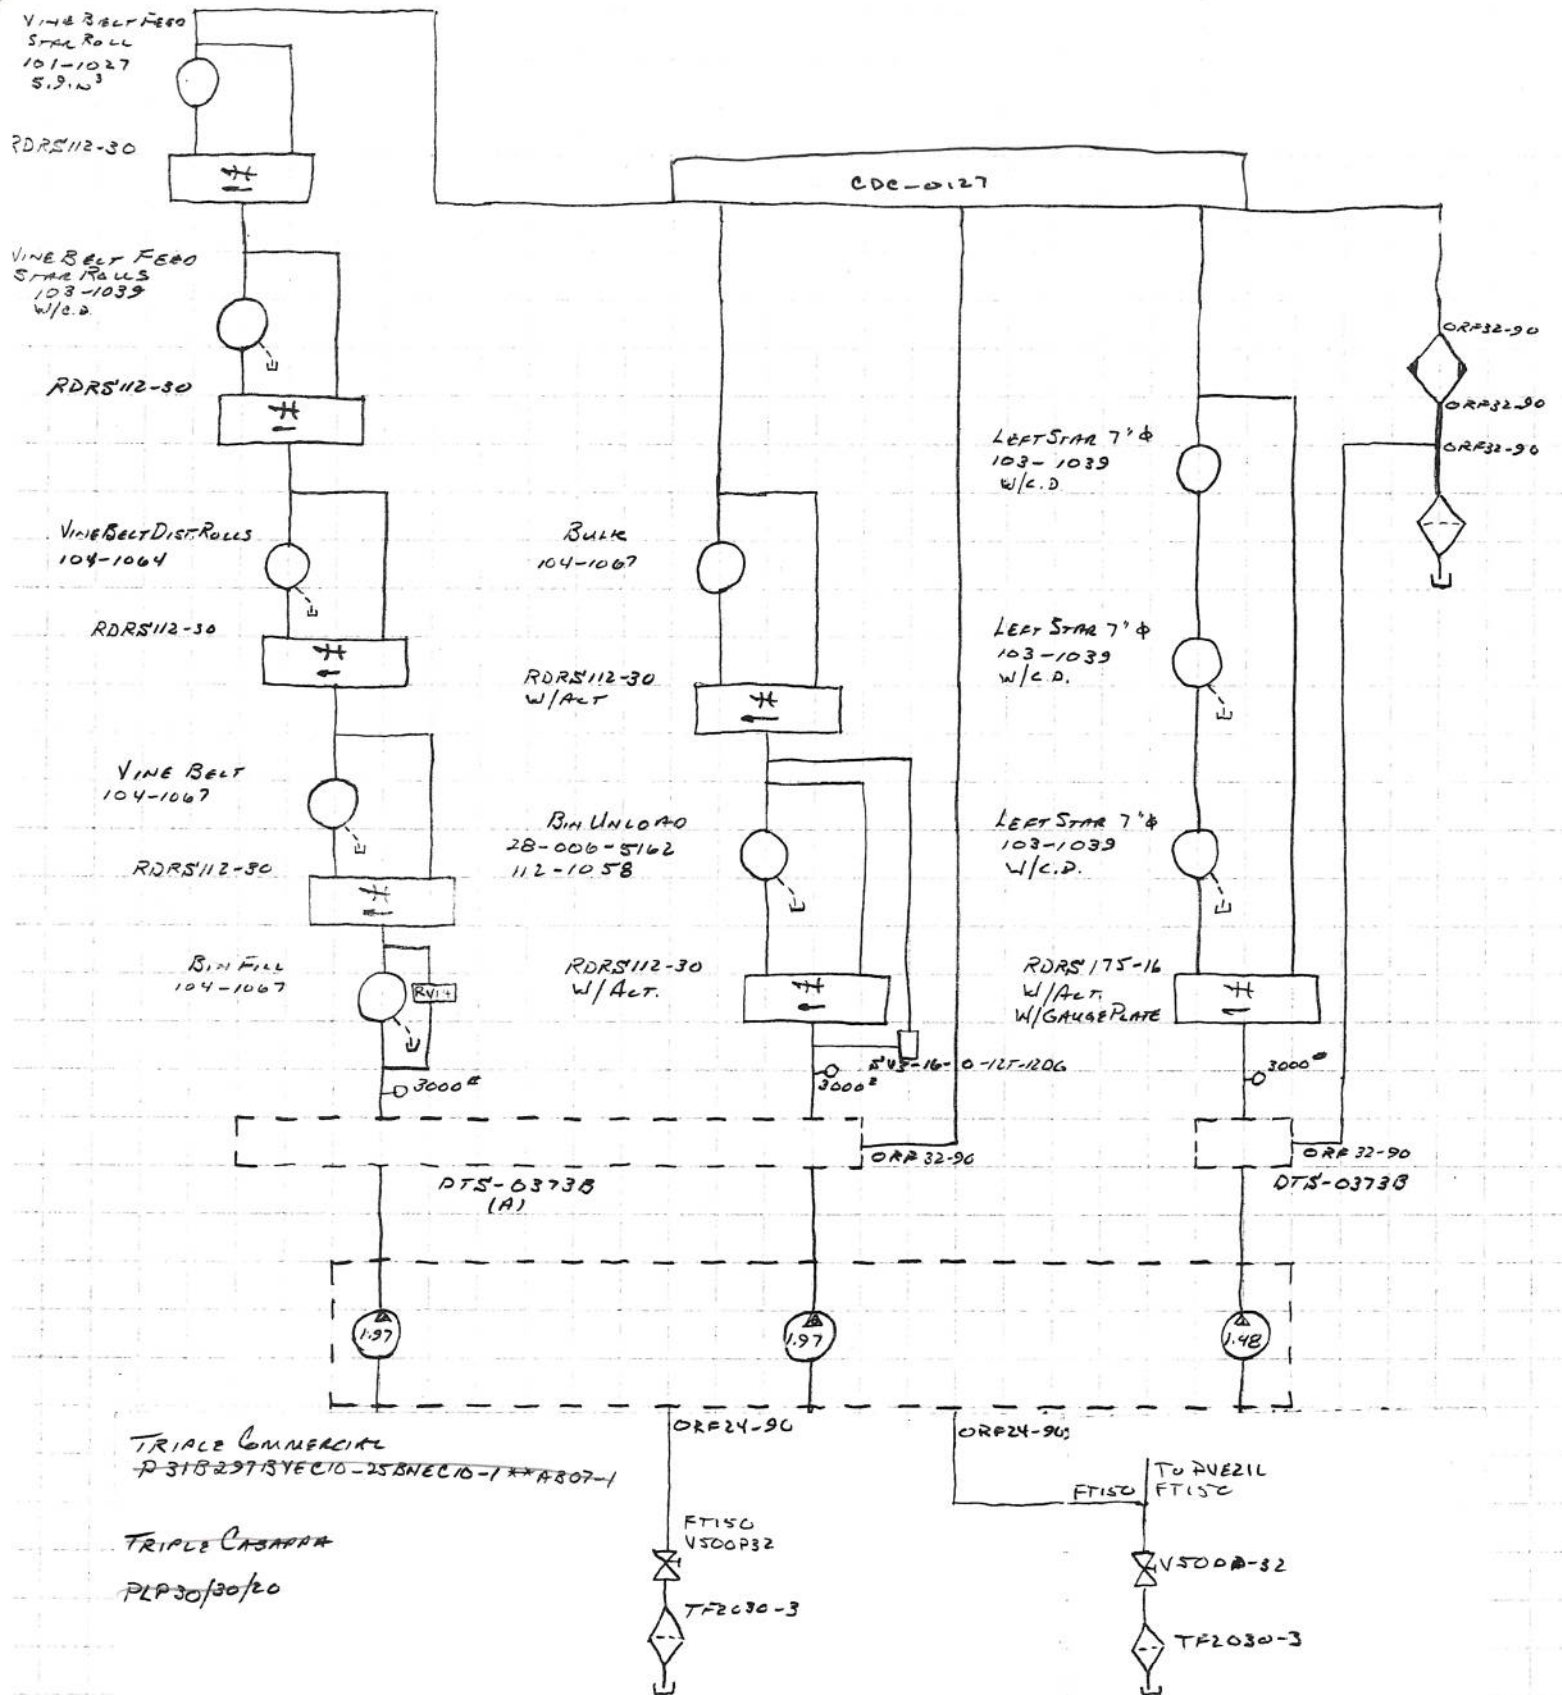

VINE BELT / BIN UNLOAD / LEFT STAR ROLLS

LA VESQUE  
4RSPH-W/65/TANK/ELLS

TRIPLE COMMERCIAL  
P3308297NBAB1025NKAB101NKAB071